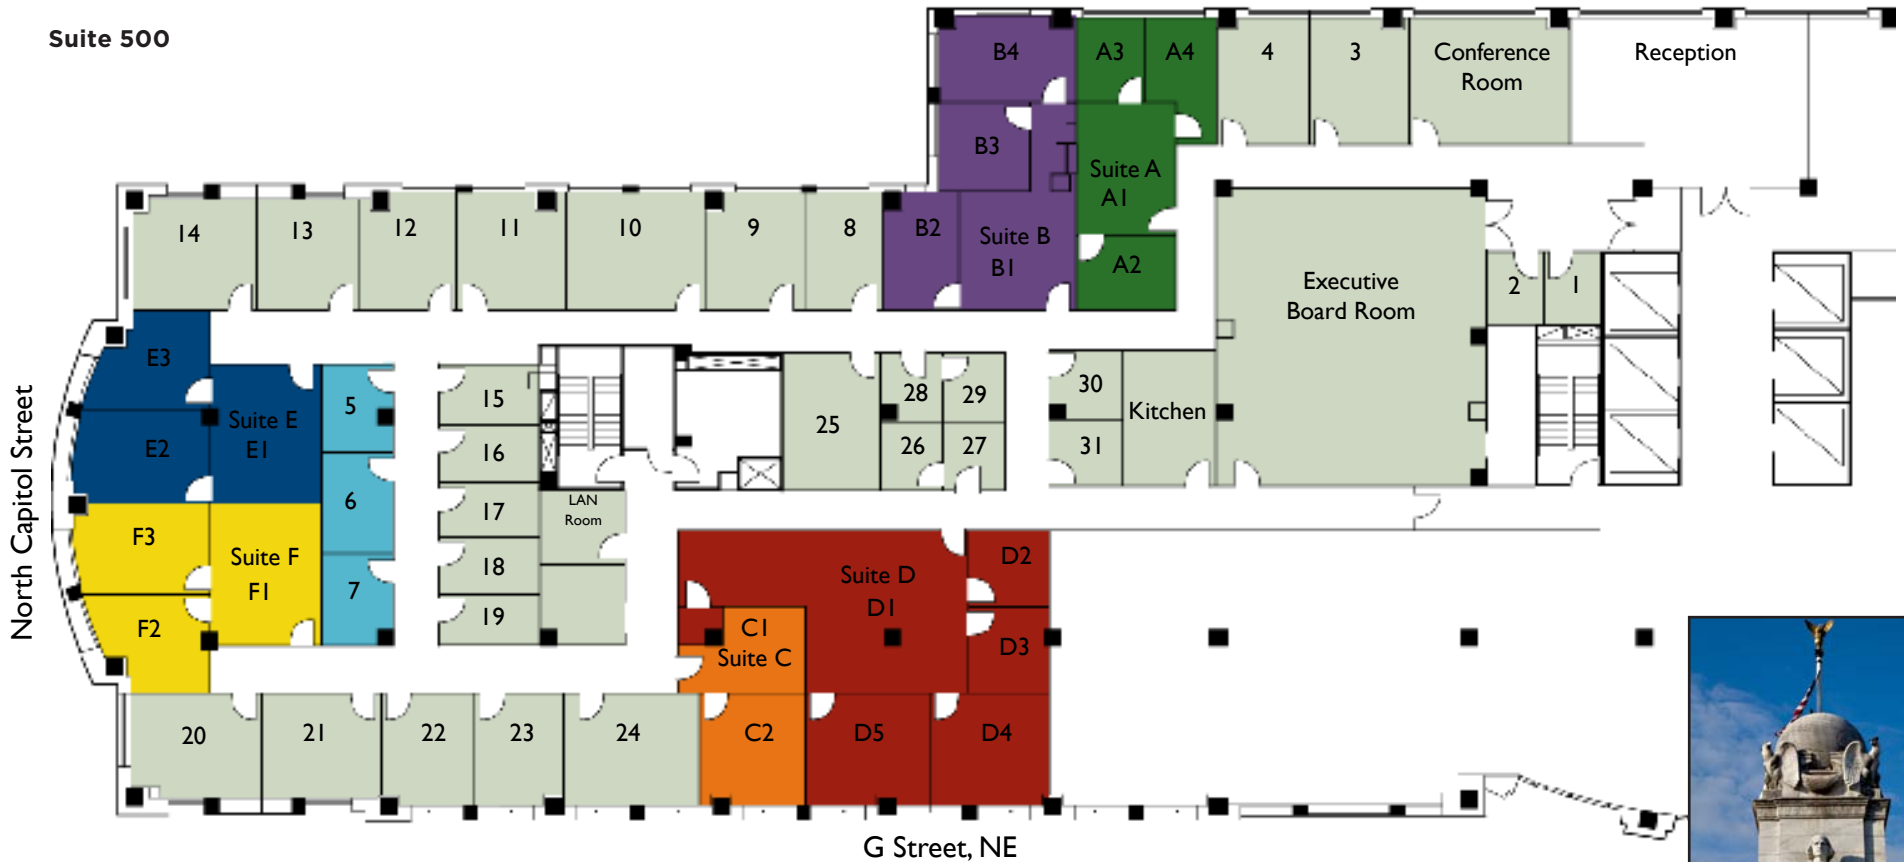

Union Station/ Capitol Hill

Ten G Street, NE

Suite 710

Washington, DC 20002

www.dccenters.com • (202) 223-5200

Farragut Square • 1025 Connecticut Avenue, NW Suite 1000 • Washington, DC 20036

Georgetown • 1101 30th Street, NW Suite 500 • Washington, DC 20007

Union Station - Capitol Hill • Ten G Street, NE Suite 710 • Washington, DC 20002